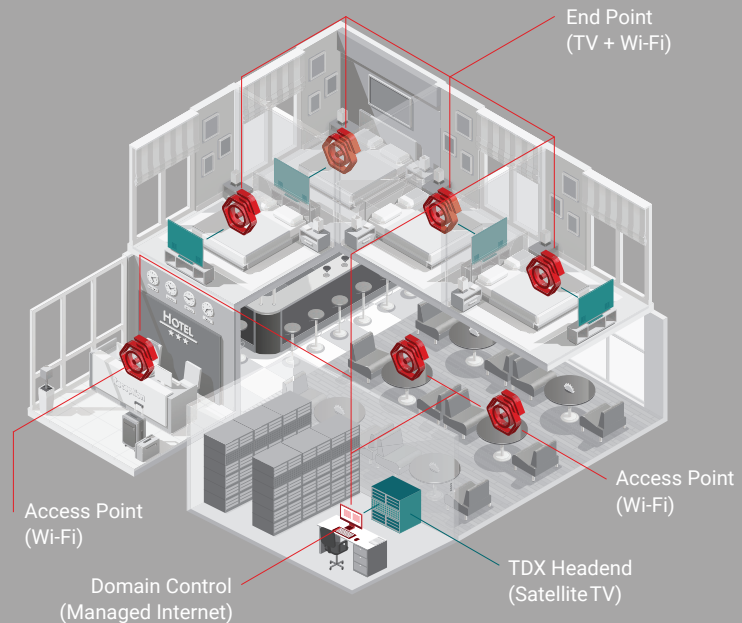

- Designed and produced by TRIAX in Denmark
- 70 years of engineering expertise

triaux.com/wifi

Excellent WiFi, Reliable networking

Simple, fast and secure setup

You already have the TV cables. All that's needed is one Controller to handle the data flow, and End Points installed across the hotel.

Alongside fast and reliable WiFi, the G.hn wave 2 technology delivers a fully managed network that guest and private devices can access separately, securely and quickly.

TRIAX
connecting the future

Coverage where you need it most

With TRIAX, a reliable WiFi signal extends to every corner of the hotel.

An endpoint in every room is simple, low-cost and quick to install, and won't interfere with TV signals.

No more WiFi nightmares.