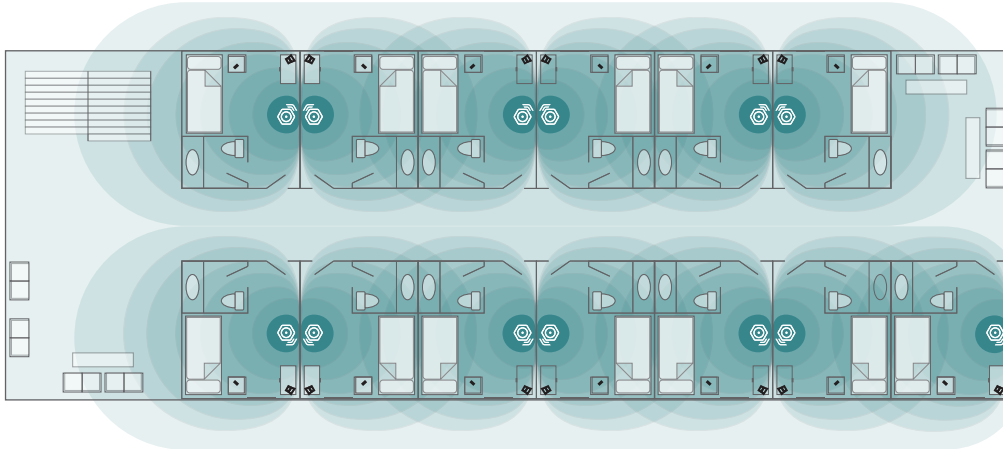

With TRIAX, a reliable WiFi signal extends to every corner of the hotel.

An endpoint in every room is simple, low-cost and quick to install, and won't interfere with TV signals.

No more WiFi nightmares.