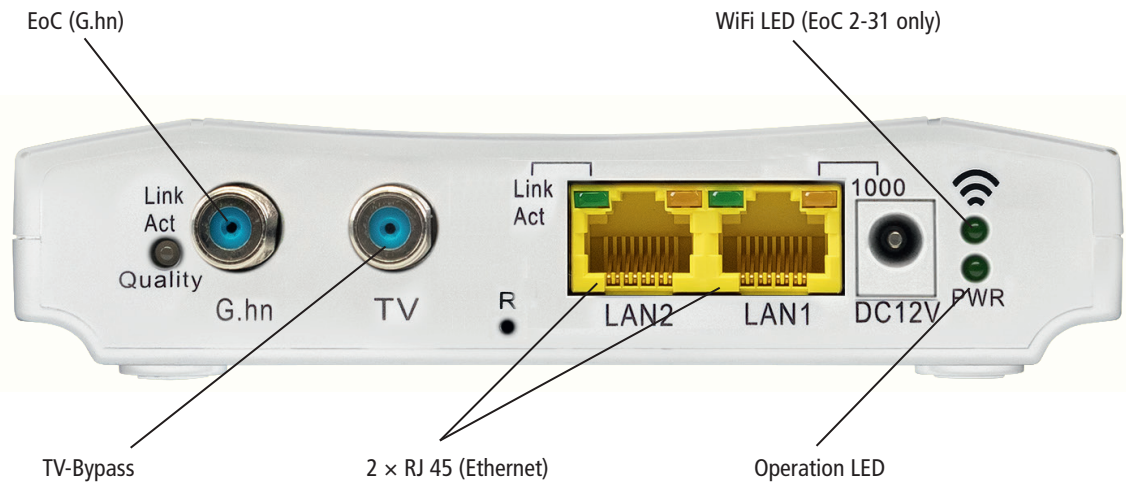

Accessories:

- TZU 40-03/04 | EoC inserter
- TZU 19-65/66 | High-pass filter | return path blocker
- TZU 198-64 | EoC low-pass filter 5 ... 65 MHz

Ethernet over Coax - as easy as a switch!

The EoC devices use the G.hn standard to set up an encrypted Ethernet-over-Coax network via the coaxial cable of the TV cabling (TV and radio will of course continue to be transmitted). This EoC network acts like a large switch (in the example with 8 ports) distributed throughout the whole house.

Two Ethernet-capable devices (PCs, notebooks, servers, printers, smart TVs, etc.) can be connected to each EoC device. Additionally the EoC 2-31 is equipped with WiFi. EoC 1-31 and EoC 2-31 use the frequency range from 5 to 65 MHz and achieve a net data rate of 720 Mbps (PHY) due to the bandwidth possible on coax.

admin@digitalimports.co.nz
www.axing.com

Rear side

Type	EoC 1-31	EoC 2-31
Frequency range		5...1218 MHz
Frequency range transmission		5...65 MHz
Frequency range TV bypass		258...1218 MHz
Maximum allowed attenuation in coaxial network		77 dB
Transmission level in coaxial network		113 dB μ V \pm 1dB
EoC		
Standard	ITU-T G.9960/G.9961 G.hn over Coax	
Net data rate (PHY)	720 Mbps	
Encryption	AES 128 Bit	
Max. number of devices in EoC network	16	
Connectors (G.hn TV)	2 x F-female	
Interfaces		
Ethernet connectors (LAN)	2 x RJ 45	
Ethernet standards	IEEE 802.3u 100BaseT Fast Ethernet, IEEE 802.3ab 1000BaseT Gigabit Ethernet	
WiFi standard	-	MIMO 2x2 IEEE 802.11b/g/n/a/ac
WiFi encryption	-	WEP, WPA/WPA2, WPA/WPA2 m. PSK
General		
Operating voltage	12 VDC	
Power consumption	4 W	8 W
Operating temperature range	0°C...40°C	
Dimensions (W x H x D) appr.	130 x 95 x 32 mm	
External accessories		
Switching power supply	100...240 V~/50...60 Hz 12 V=/0.5 A	100...240 V~/50...60 Hz 12 V=/1 A