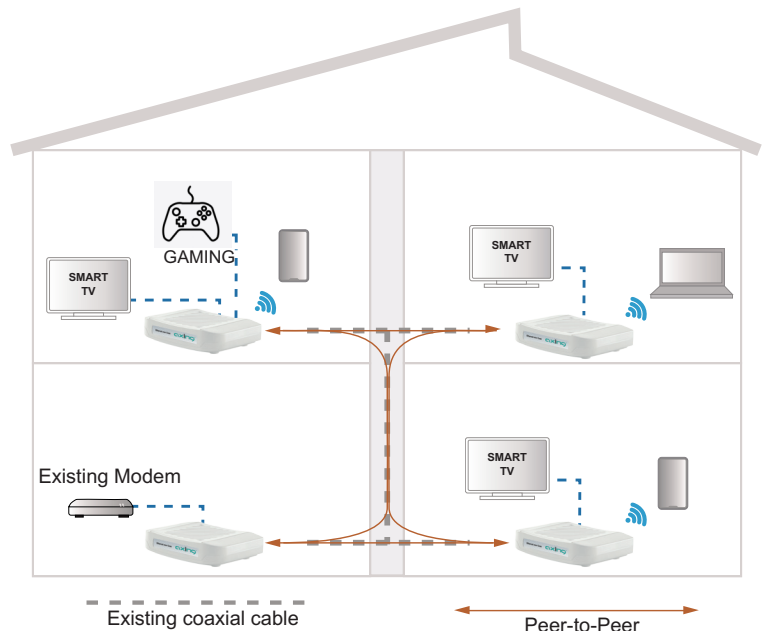

AXING New Zealand
Through Digital Imports Ltd
Phone 03 344 5417

admin@digitalimports.co.nz
www.axing.com