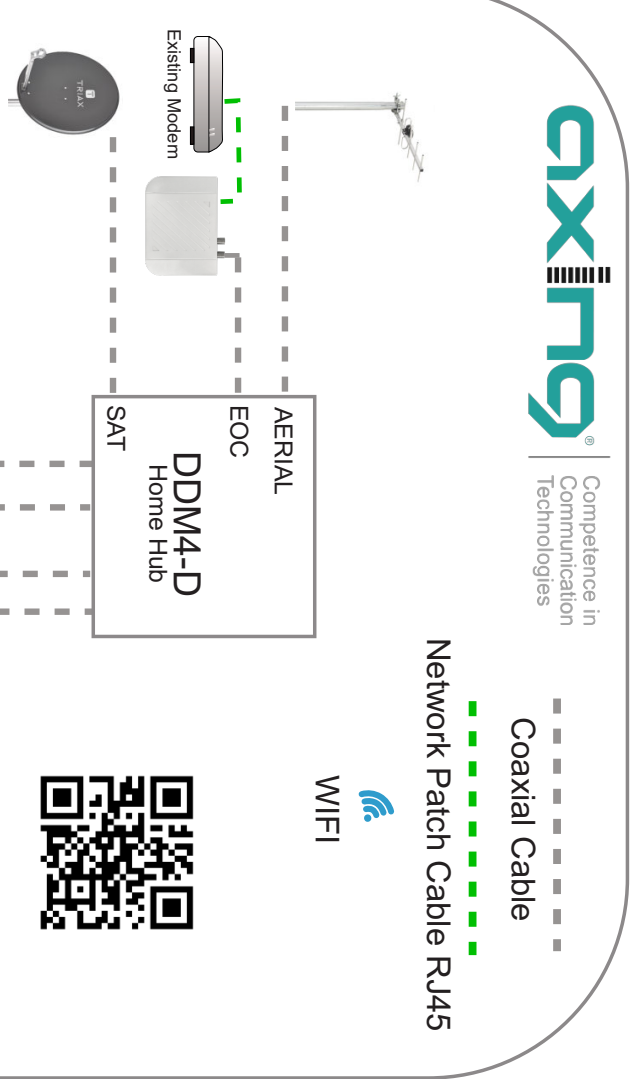

Competence in  
Communication  
Technologies

Coaxial Cable

Network Patch Cable RJ45

Typical Setup

Modern Setup

SDPF  
Sat / Terrestrial Di-plexer