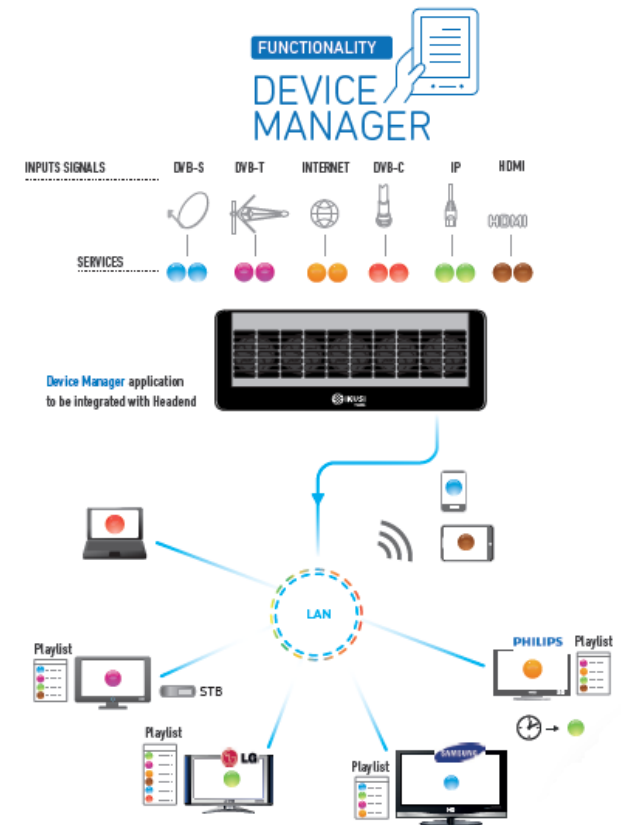

flow

- ✓ One platform for all your needs
- ✓ Any input possible: DVB-S/S2, DVB-T/T2, DVB-C
... in a SINGLE module

flow

- ✓ Manages content, not technical parameters
- ✓ Auto detection of services and automatic setup
- ✓ Available capacity indication

- ✓ 2 PSU in 1U
- ✓ Uninterrupted power supply
- ✓ Hot Swap

flow

FLOW HUB

- ✓ Slot 2
- ✓ Headend management
- ✓ Access through WIFI or LAN
- ✓ Web Interface
- ✓ Configuration through Wizard
- ✓ Backups and firmware management
- ✓ 2 TV ports, 1 Gb each

flow

FLOW COVER

- ✓ Magnetic assembly
- ✓ Silent
- ✓ Automatic fan speed control

flow

FLOW DEVICE MANAGER

- ✓ License
- ✓ App within the headend
- ✓ Control over channels and devices (TV & STB)
- ✓ LG / SAMSUNG / PHILIPS compatible
- ✓ DRM compatible

flow

DTV 1 HOTBIRD 13° E ASTRA 19.2° E  MENU

1 PSU 2 HUB TV1 TV2 3 IN2 4 IN2 5 IN4 6 ENC A B C D 7 SEC 8 IN2 9 OUT 10 OUT 11 IN2 12 OUT

T/C1 T/C2 SAT 1 SAT 2 SAT 3 SAT 4 SAT 5 SAT 6 SAT 7 SAT 8 TV TEST TV OUT